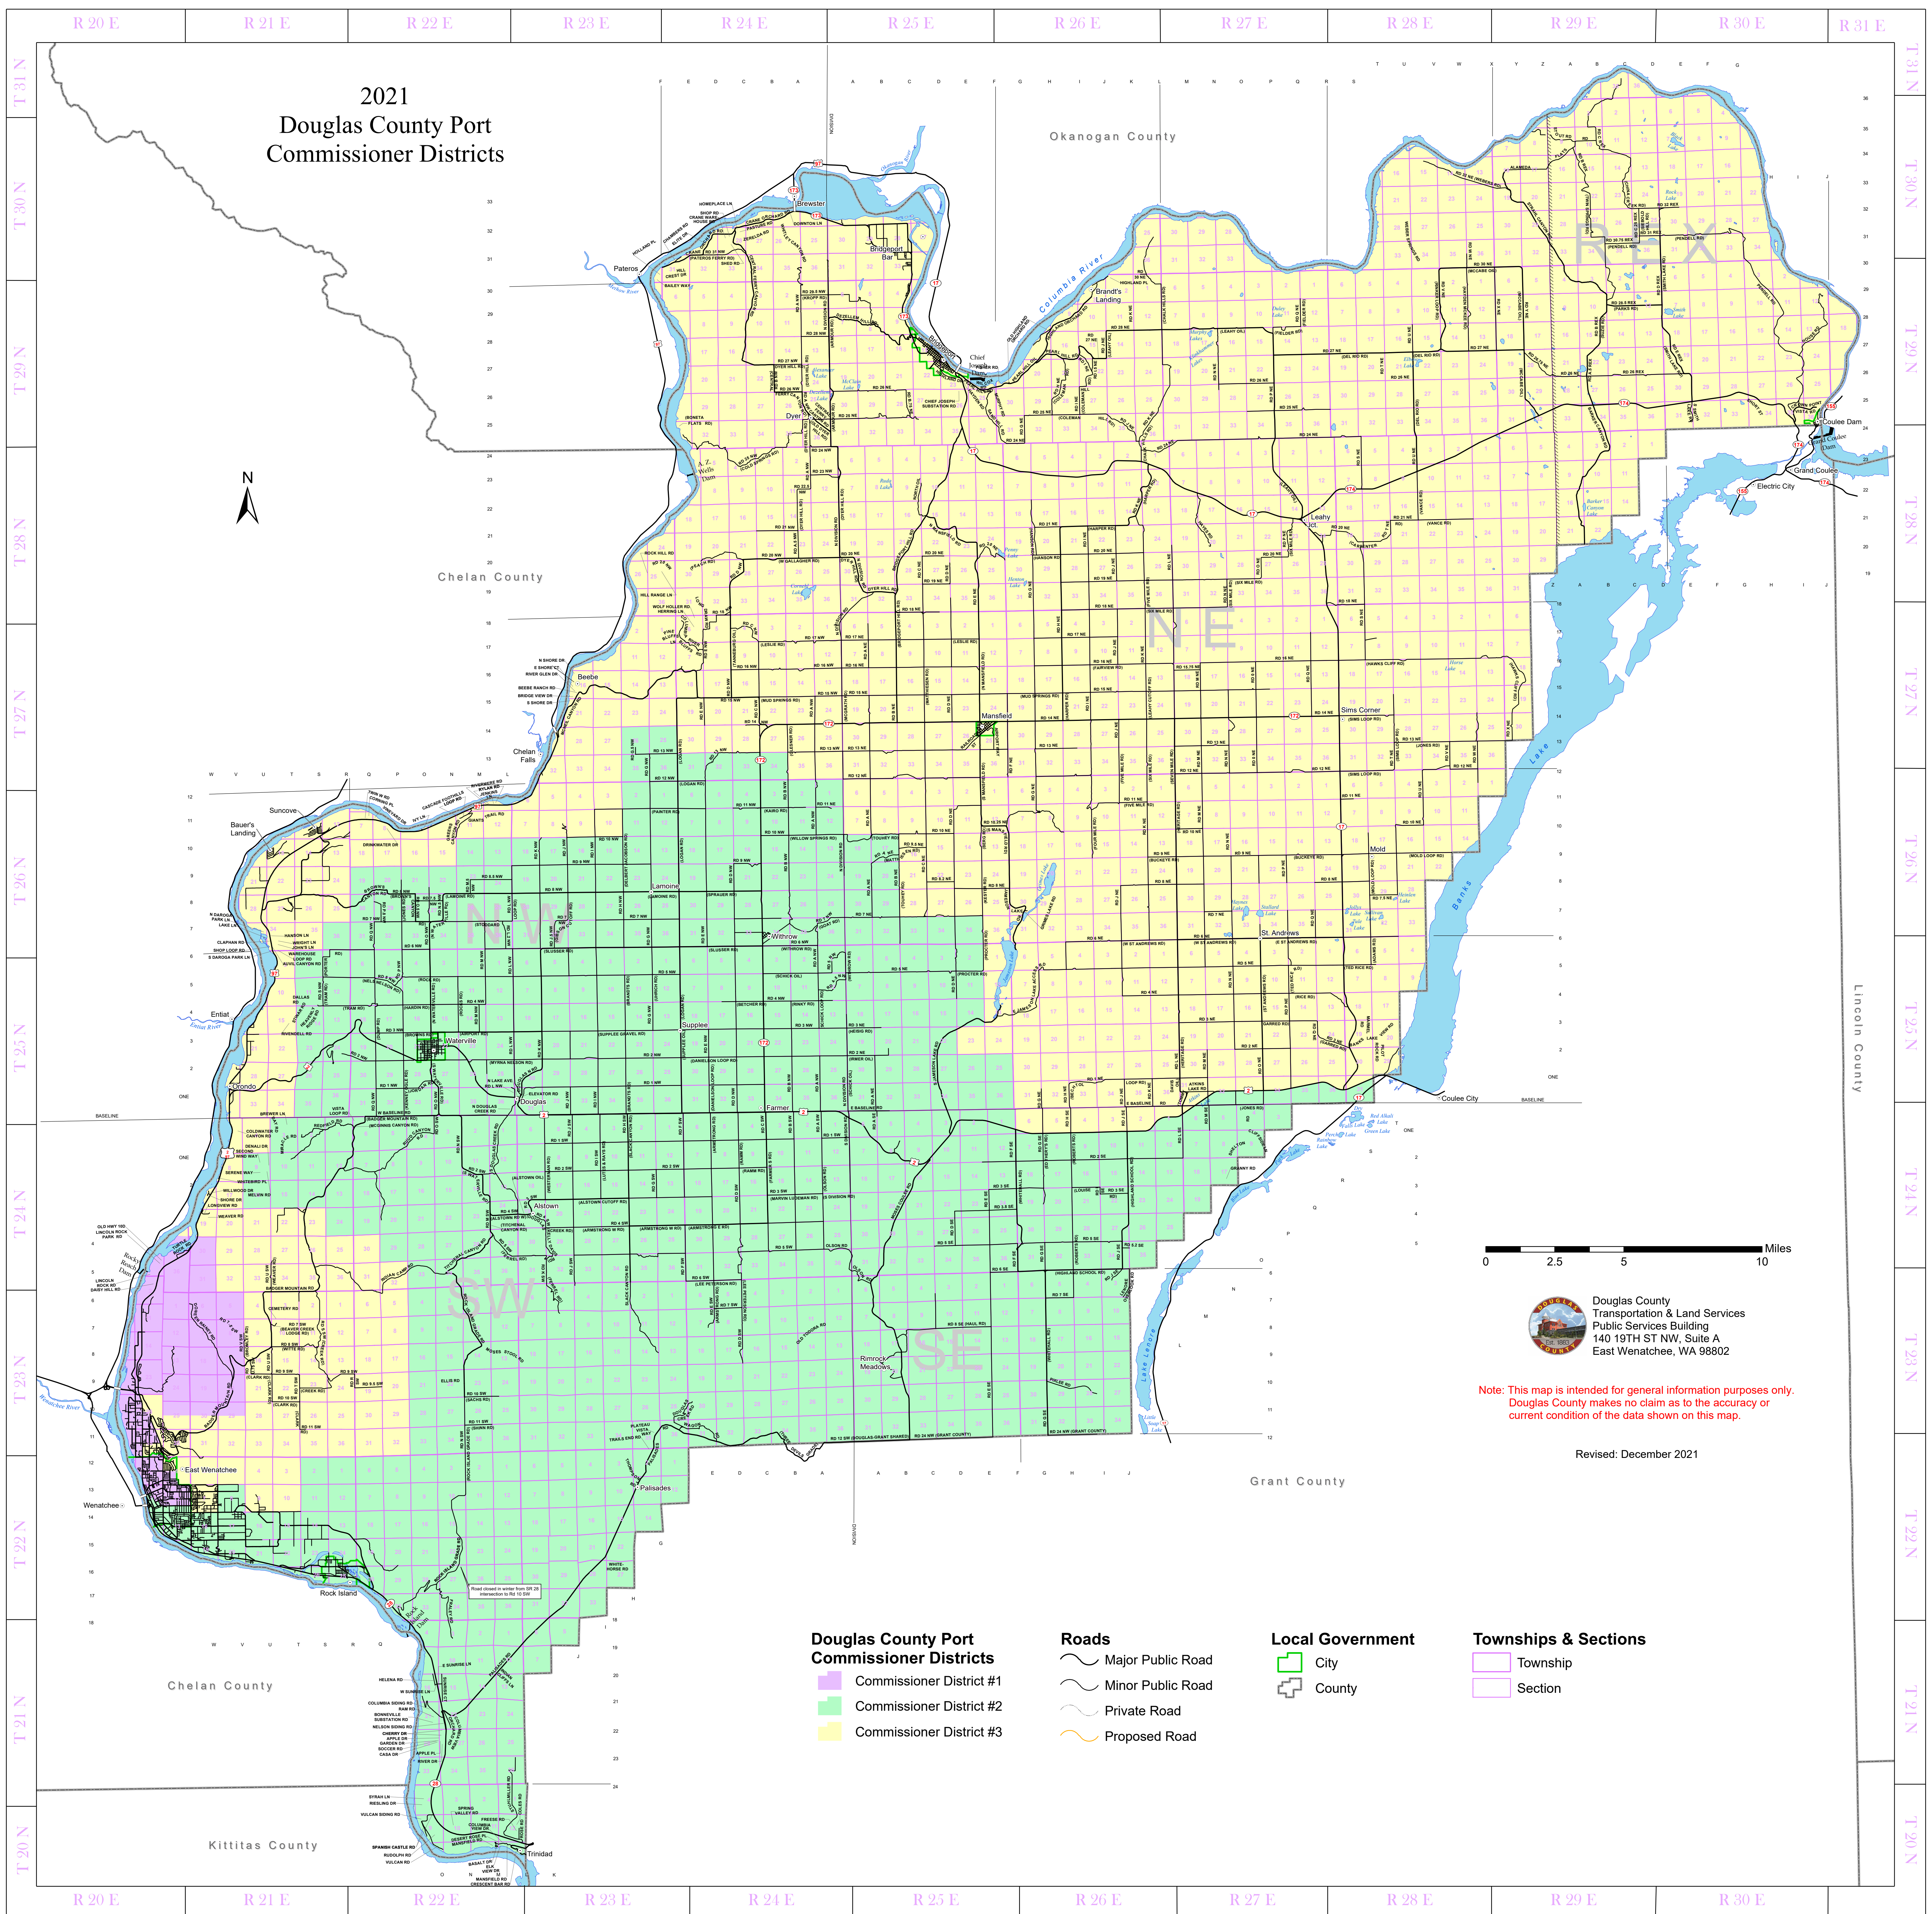

# 2021 Douglas County Port Commissioner Districts

Douglas County  
Transportation & Land Services  
Public Services Building  
140 19TH ST NW, Suite A  
East Wenatchee, WA 98802

Note: This map is intended for general information purposes only. Douglas County makes no claim as to the accuracy or current condition of the data shown on this map.

Revised: December 2021

**Douglas County Port  
Commissioner Districts**

- Commissioner District #1
- Commissioner District #2
- Commissioner District #3

**Roads**

- Major Public Road
- Minor Public Road
- Private Road
- Proposed Road

**Local Government**

- City
- County

**Townships & Sections**

- Township
- Section